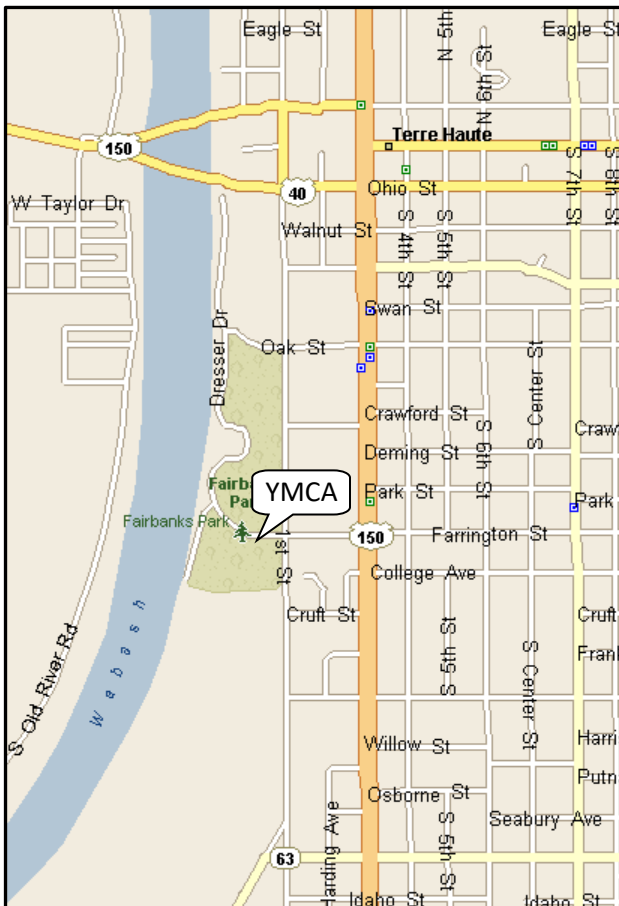

Wabash Valley Amateur Radio Association, Inc.

Amateur Radio Classes Maps & Driving Directions

YMCA of the Wabash Valley, 951 Dresser Drive, Terre Haute, IN
(In Fairbanks Park -- GPS Coordinates: 39° 27' 24" N, 87° 23' 06" W)

Driving Directions

From the south (US 41, US 150, or I-70)

- Go north on 3rd St (US 41 & US 150) to 5th stoplight north of I-70 (Farrington St.) Do not count stoplights for I-70 on/off ramps. Farrington St. is 1.7 miles north of I-70.
- Turn left (west) onto Farrington St.
- Go to stoplight (1st St.).
- Continue west on Dresser Drive into Fairbanks Park.
- The Vigo County YMCA will be the 1st building on your left.

From the east or west (Wabash Ave or US 150)

- Turn south on 1st St. (west side of Vigo County Courthouse)
- Go to 2nd stoplight (Farrington St/Dresser Drive)
- Turn right (west) into Fairbanks Park.
- The Vigo County YMCA will be the 1st building on your left.

From the north (US 41 or IN 63)

- Go south on 3rd St. (US 41) to Farrington St., which is 0.6 miles south of the courthouse.
- Turn right (west) onto Farrington St.
- Go to stoplight (1st St.).
- Continue west on Dresser Drive into Fairbanks Park.
- The Vigo County YMCA will be the 1st building on your left.