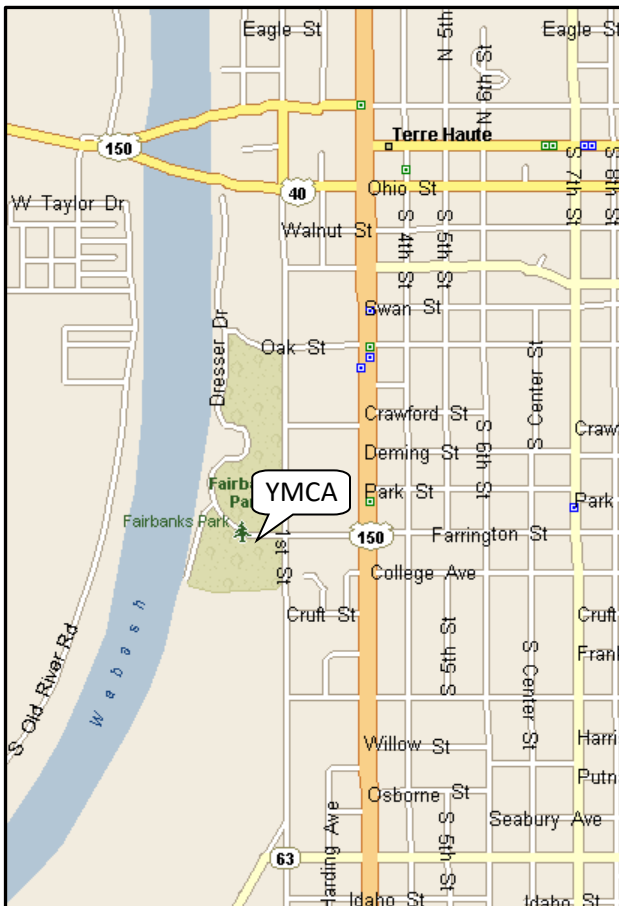

Wabash Valley Amateur Radio Association, Inc.

Amateur Radio Examinations Maps & Driving Directions

YMCA of the Wabash Valley, 951 Dresser Drive, Terre Haute, IN
(In Fairbanks Park -- GPS Coordinates: 39° 27' 24" N, 87° 23' 06" W)

Driving Directions

From the south (US 41, US 150, or I-70)

- Go north on 3rd St (US 41 & US 150) to 5th stoplight north of I-70 (Farrington St.) Do not count stoplights for I-70 on/off ramps. Farrington St. is 1.7 miles north of I-70.
- Turn left (west) onto Farrington St.
- Go to stoplight (1st St.).
- Continue west on Dresser Drive into Fairbanks Park.
- The Vigo County YMCA will be the 1st building on your left.

From the east or west (Wabash Ave or US 150)

- Turn south on 1st St. (west side of Vigo County Courthouse)
- Go to 2nd stoplight (Farrington St/Dresser Drive)
- Turn right (west) into Fairbanks Park.
- The Vigo County YMCA will be the 1st building on your left.

From the north (US 41 or IN 63)

- Go south on 3rd St. (US 41) to Farrington St., which is 0.6 miles south of the courthouse.
- Turn right (west) onto Farrington St.
- Go to stoplight (1st St.).
- Continue west on Dresser Drive into Fairbanks Park.
- The Vigo County YMCA will be the 1st building on your left.