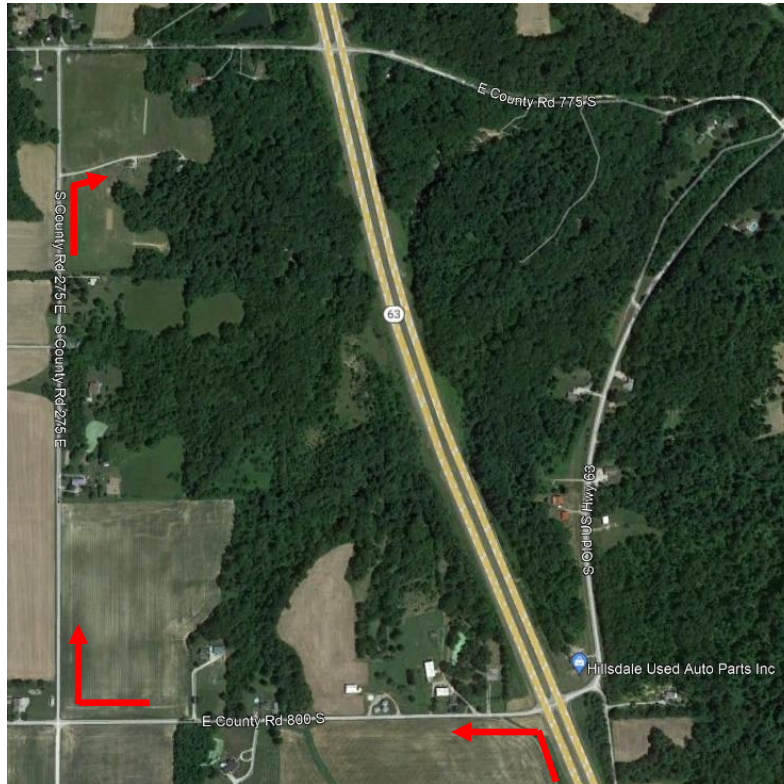

W9COD & W9IFE Farm

7820 South CR 275E -- Hillsdale Indiana

(Map & Driving Directions)

Driving Directions:

- From Terre Haute, go north on Indiana SR 63 towards Clinton, IN.
- From the intersection of SR 63 & SR 163 at Clinton, proceed north on SR 63 exactly 9 miles to CR 800S. (Hillsdale Used Auto Parts will be on the northeast corner of that intersection.)
- Turn west (left) onto CR 800S
- Proceed west on CR 800S approximately 0.5 mile to CR 275E. (Look for W9UUU sign.)
- Turn north (right) onto CR 275E.
- Proceed north on CR 275E to white rock drive on your right. (Look for W9UUU sign.)
- Turn right onto property,